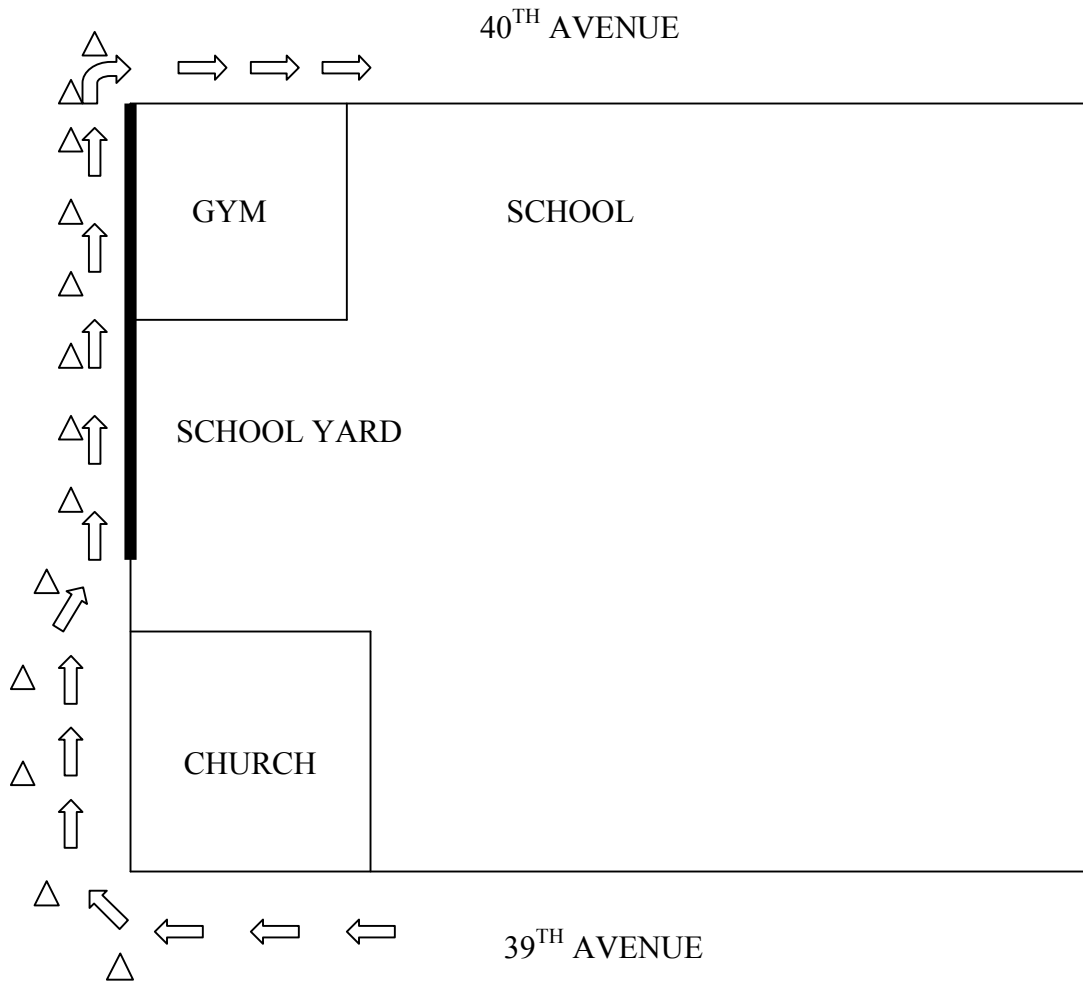

Holy Name School Safe Drop-off and Pick-up Map

█ Drop-off and Pick-up zone

△ Orange traffic cones

↑ Line formation